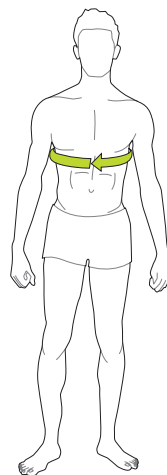

Messen des Brustumfangs
Measurement of chest circumference