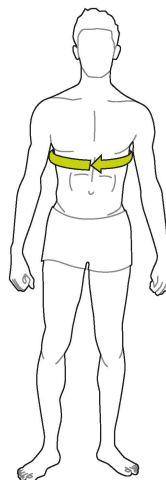

Messen des Brustumfangs
Measurement of chest circumference