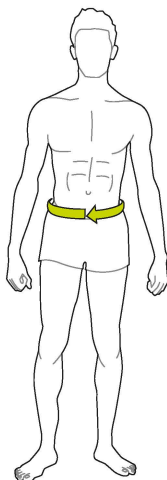

Messen des Taillenumfangs
Measurement of waist circumference